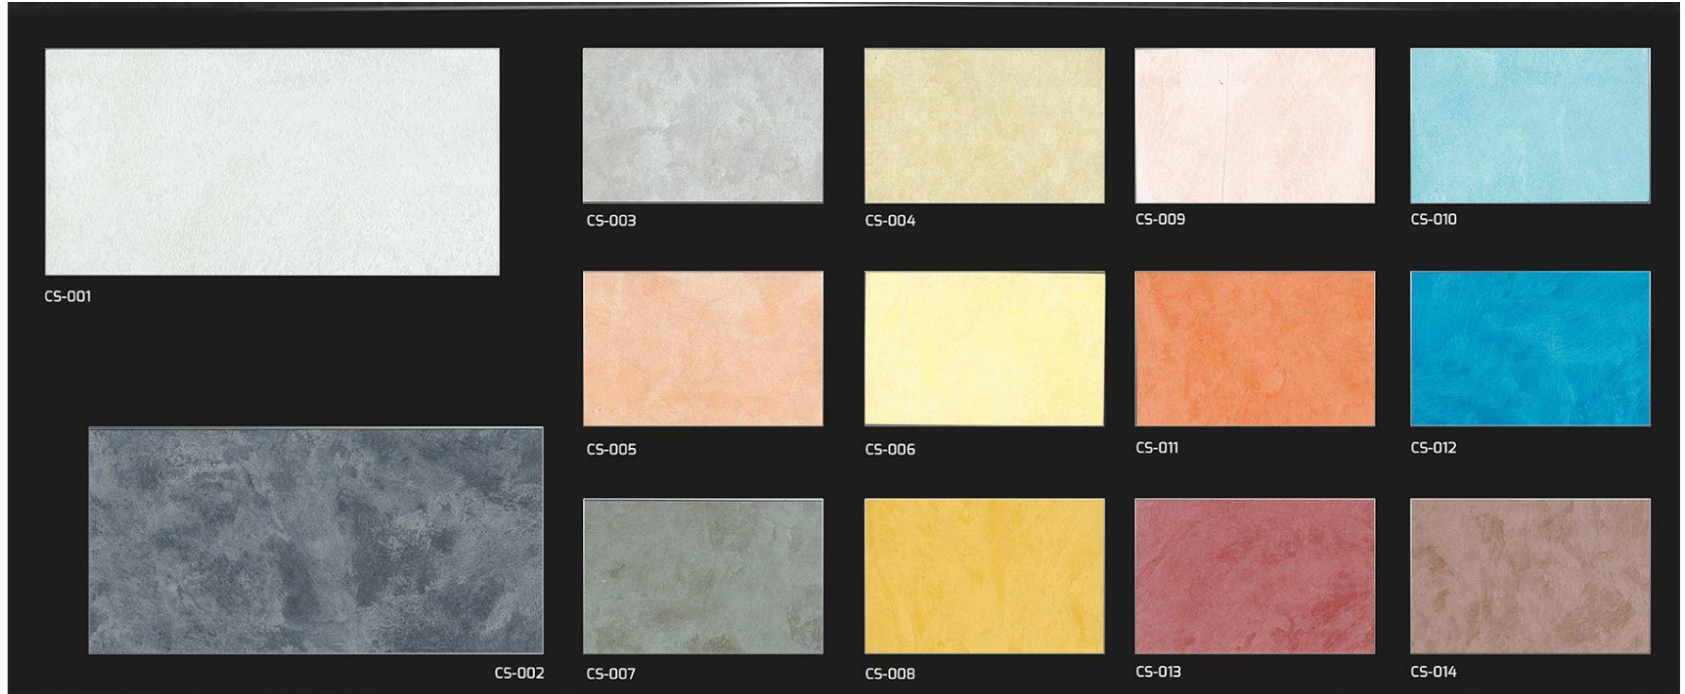

EFFECT COATING PAINTS

EFFECT COATING PAINTS

STAR COATING PAINTS COLOURS

HALE COATING PAINT COLOURS

MARMARITE COATING PAINTS

EFFECT DECORATIVE COATING PAINT MARMARIT

PRODUCT DESCRIPTION:

MARMARIT is an acrylic copolymer based water based wall paint. It is used on interior walls with marble pattern for decorative purposes.