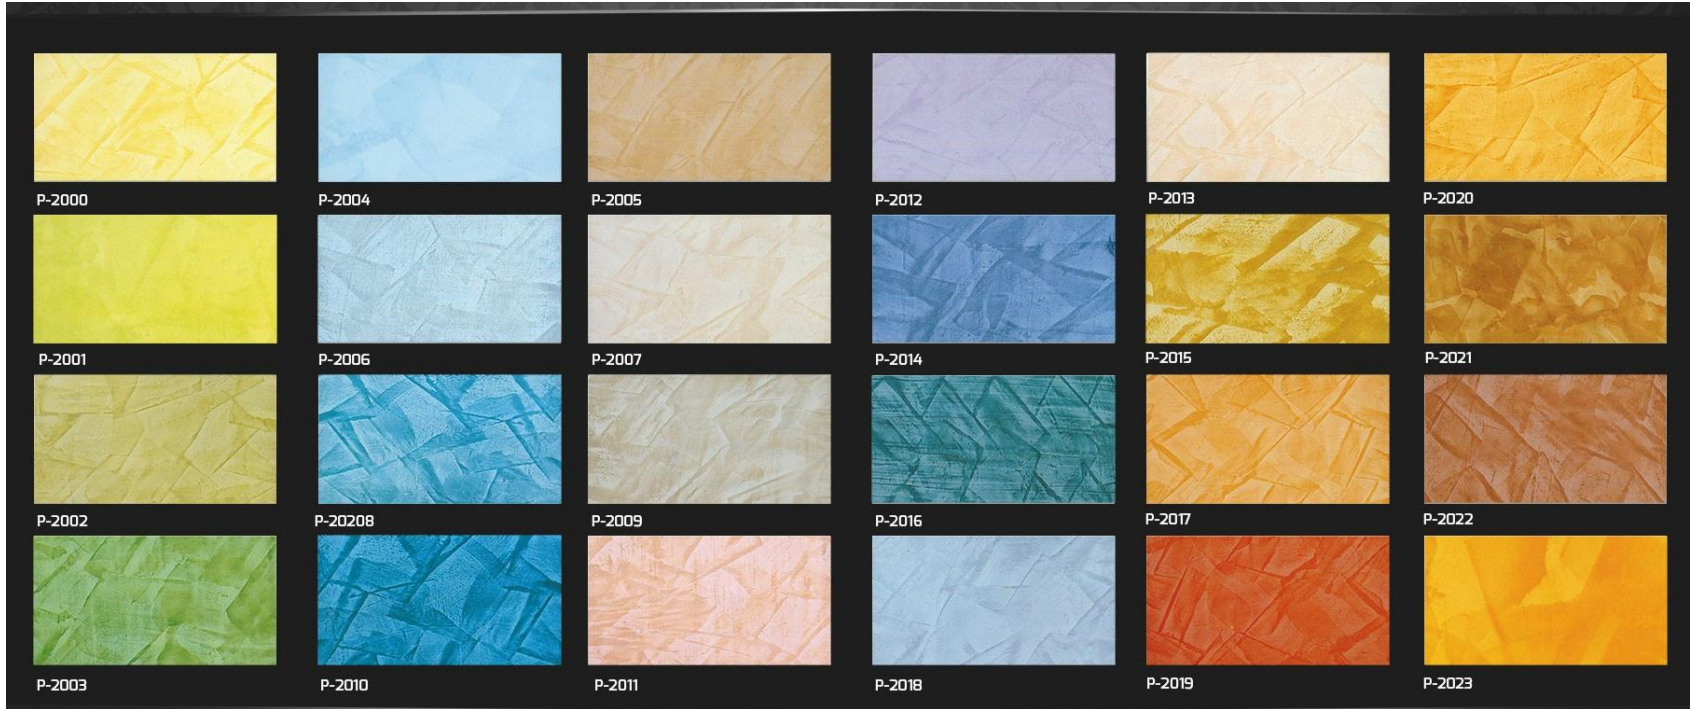

MARMARITE COATING PAINT COLOURS