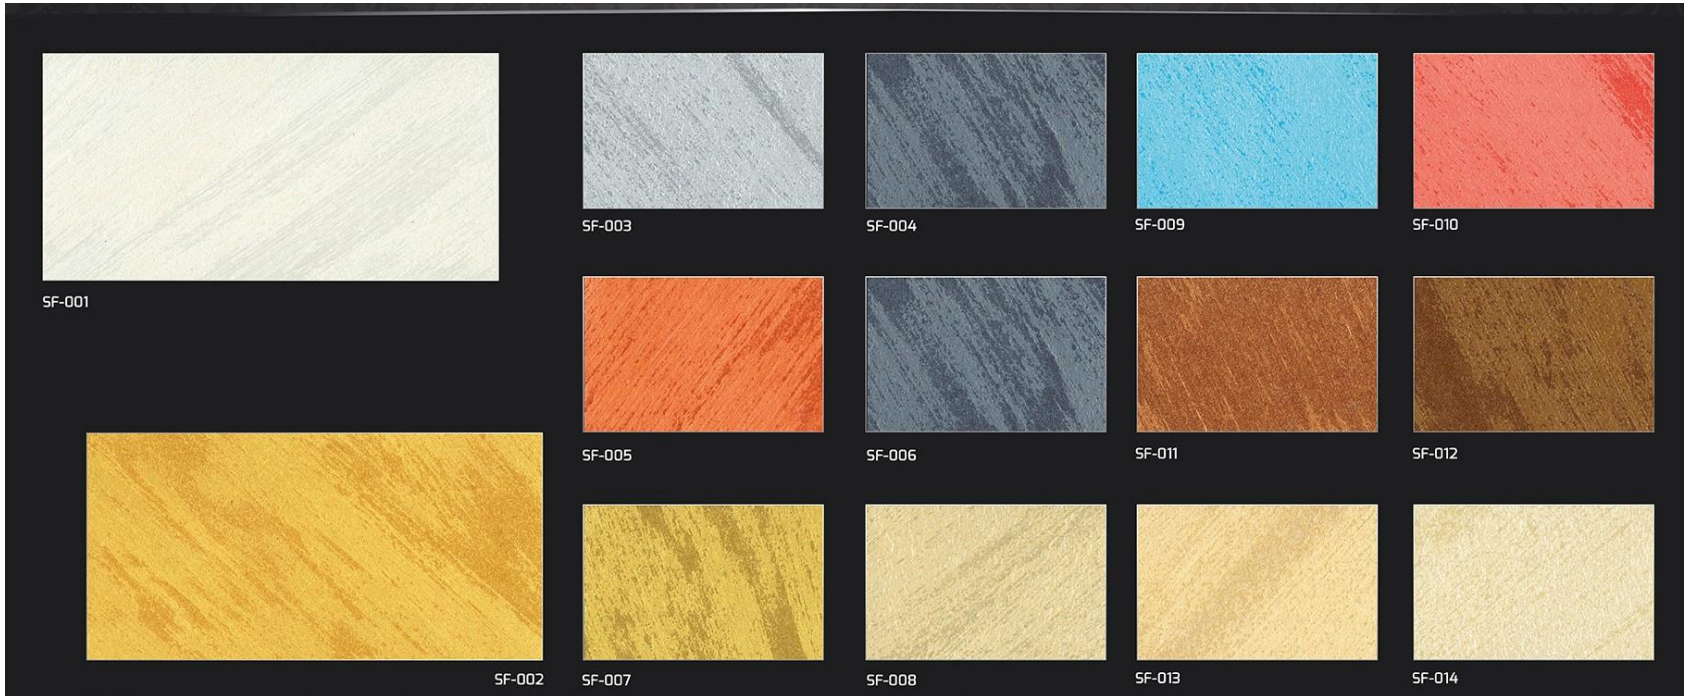

STAR COATING PAINTS COLOURS